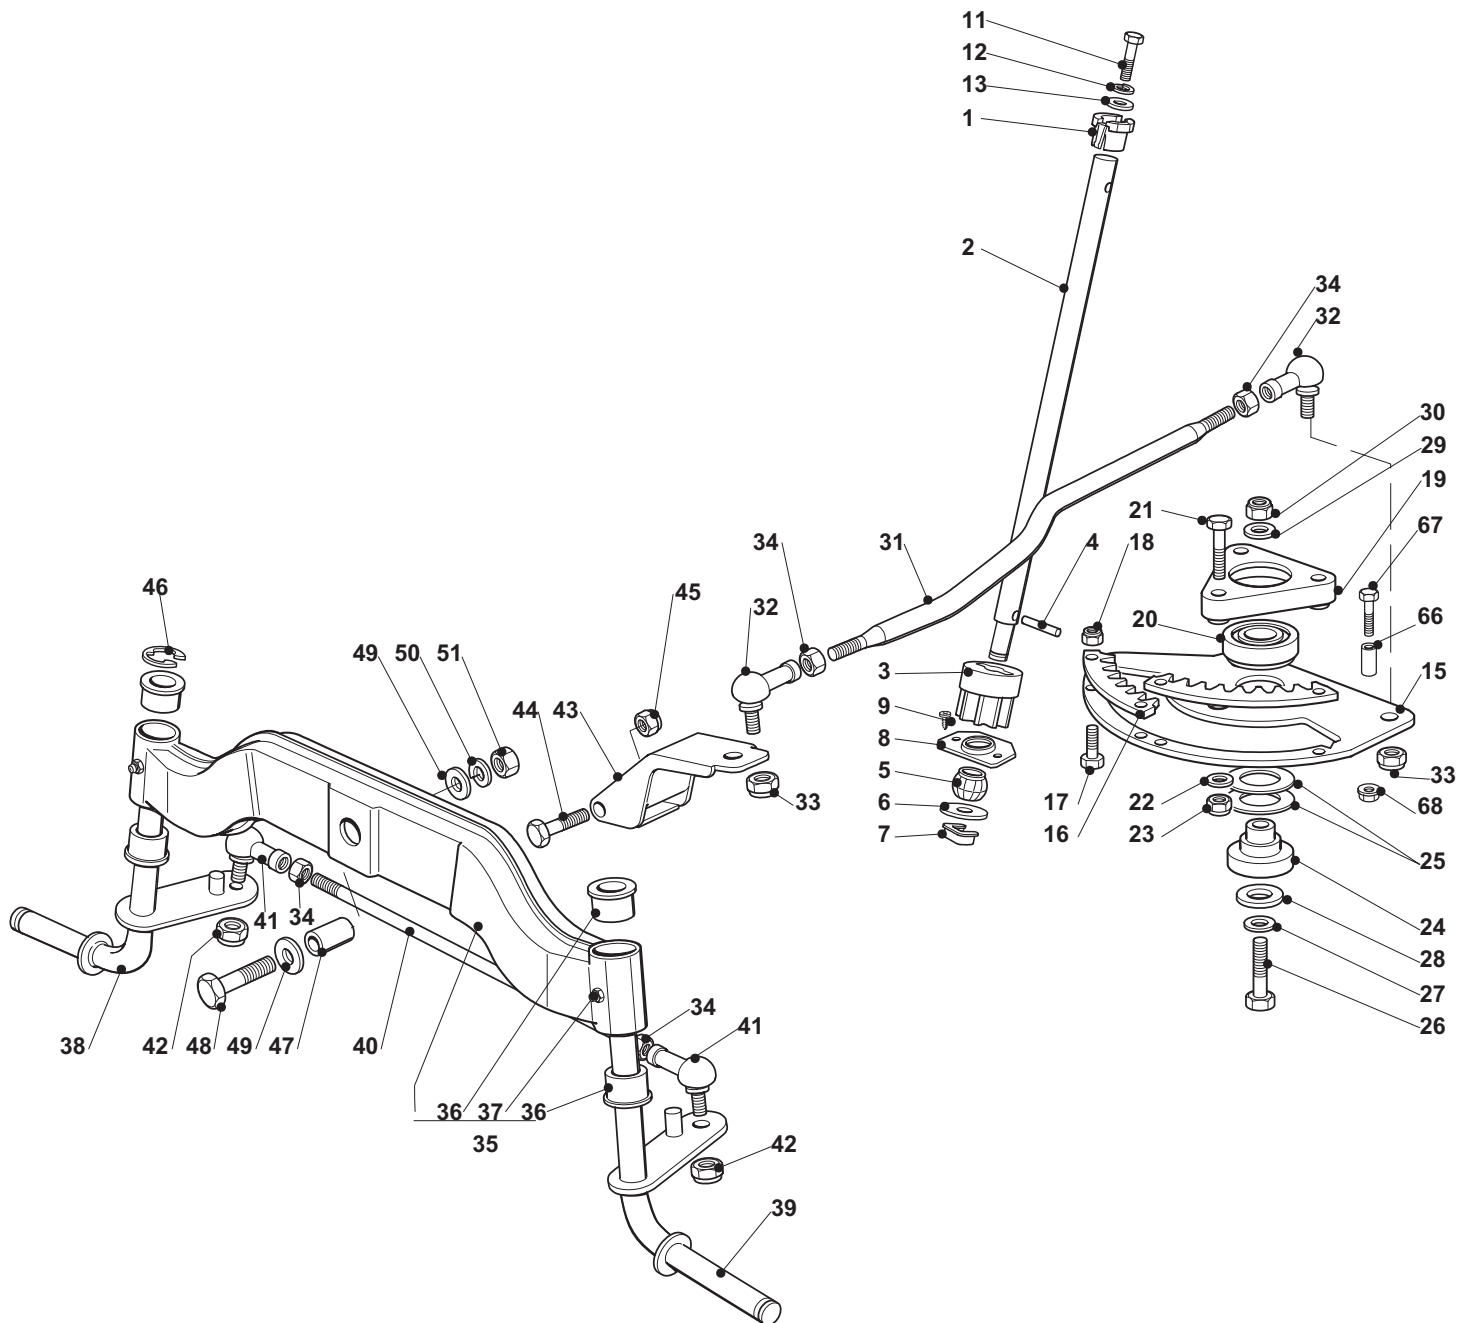

ESTATE GRAND ROYAL

Pos. Fig.	Antal Quantity	Art No Part No	Benämning	Description	Anmärkning Notes
1	1	25038004/0	Kompass	Bush	
2	1	125520010/0	Steering Column	Steering Column	
3	1	25570001 /€	Drev	Pinion	
4	1	112714300/0	Skruv	Dowel	
5	1	25743000/0	Ledkåpa, Vä+Hö	Joint	
6	1	12521370/0	Bricka	Washer	
7	1	12436030/0	Trombocyt	Plate	
8	1	325785213/1	Stöd	Support	
9	2	12729601/1	Skruv	Screw	
10	1	112620250/0	Stift	Pin	
11	1	12691800/0	Skruv	Screw	
12	1	12583500/0	Bricka	Grower	
13	1	12523060/0	Bricka	Washer	
15	1	325735523/0	Steering Shaft	Steering Shaft	
16	2	325150000/0		Rack	
17	4	12791213/1	Skruv	Screw	
18	4	12154510/0	Mutter	Nut	
19	1	325774453/0	Fäste	Clamp	
20	1	119216047/0	Kullager	Bearing	
21	3	12691100/0	Skruv	Left Screw	
22	3	12523060/0	Bricka	Washer	
23	3	12155000/0	Mutter	Nut	
24	1	125510120/0	Stöd	Support	
25	2	22672153/0	Bricka	Washer	
26	1	12692395/0	Skruv	Screw	
27	1	12523080/0	Bricka	Washer	
28	1	12521390/0	Bricka	Washer	
29	1	12523080/0	Bricka	Washer	
30	1	12156602/0	Mutter	Nut	
31	1	25033003/1	Stång	Steering Rod	
32	2	122746616/0	Mutter	Joint	
32	2	22746600/0	Ledkåpa, vä+hö	Joint	
33	2	122746609/0	Mutter	Joint	
34	4	12156602/0	Mutter	Nut	
35	1	82034001/3	Equalizer With Bush (With 36 + 37)	Equalizer With Bush And Lubricator	
36	4	25034002/1	Bussning	Brass	
37	2	12379511/0	Smörjnippel	Grease Dispenser	
38	1	82230361/0	Right Stub Axle	Right Stub Axle	
39	1	82230359/0	Left Stub Axle	Left Stub Axle	
40	1	25840001/0	Stång	Tie Rod	
41	2	122746616/0	Mutter	Joint	
42	2	12156602/0	Mutter	Nut	
43	1	82318185/0	Spak	Lever	
44	1	12692395/0	Skruv	Screw	
45	1	12155000/0	Mutter	Nut	
46	1	12001000/0	Låsring	Snap Ring	
47	1	25160005/0	Distans	Spacer	
48	1	12694100/0	Skruv	Screw	
49	2	12521390/0	Bricka	Washer	
50	1	12587900/0	Grower	Grower	
51	1	12295800/0	Mutter	Nut	
66	1	22167840/0	Distans	Spacer (Wheels 15")	
67	1	12691200/0	Skruv	Right Screw	
68	1	12293201/0	Mutter	Nut