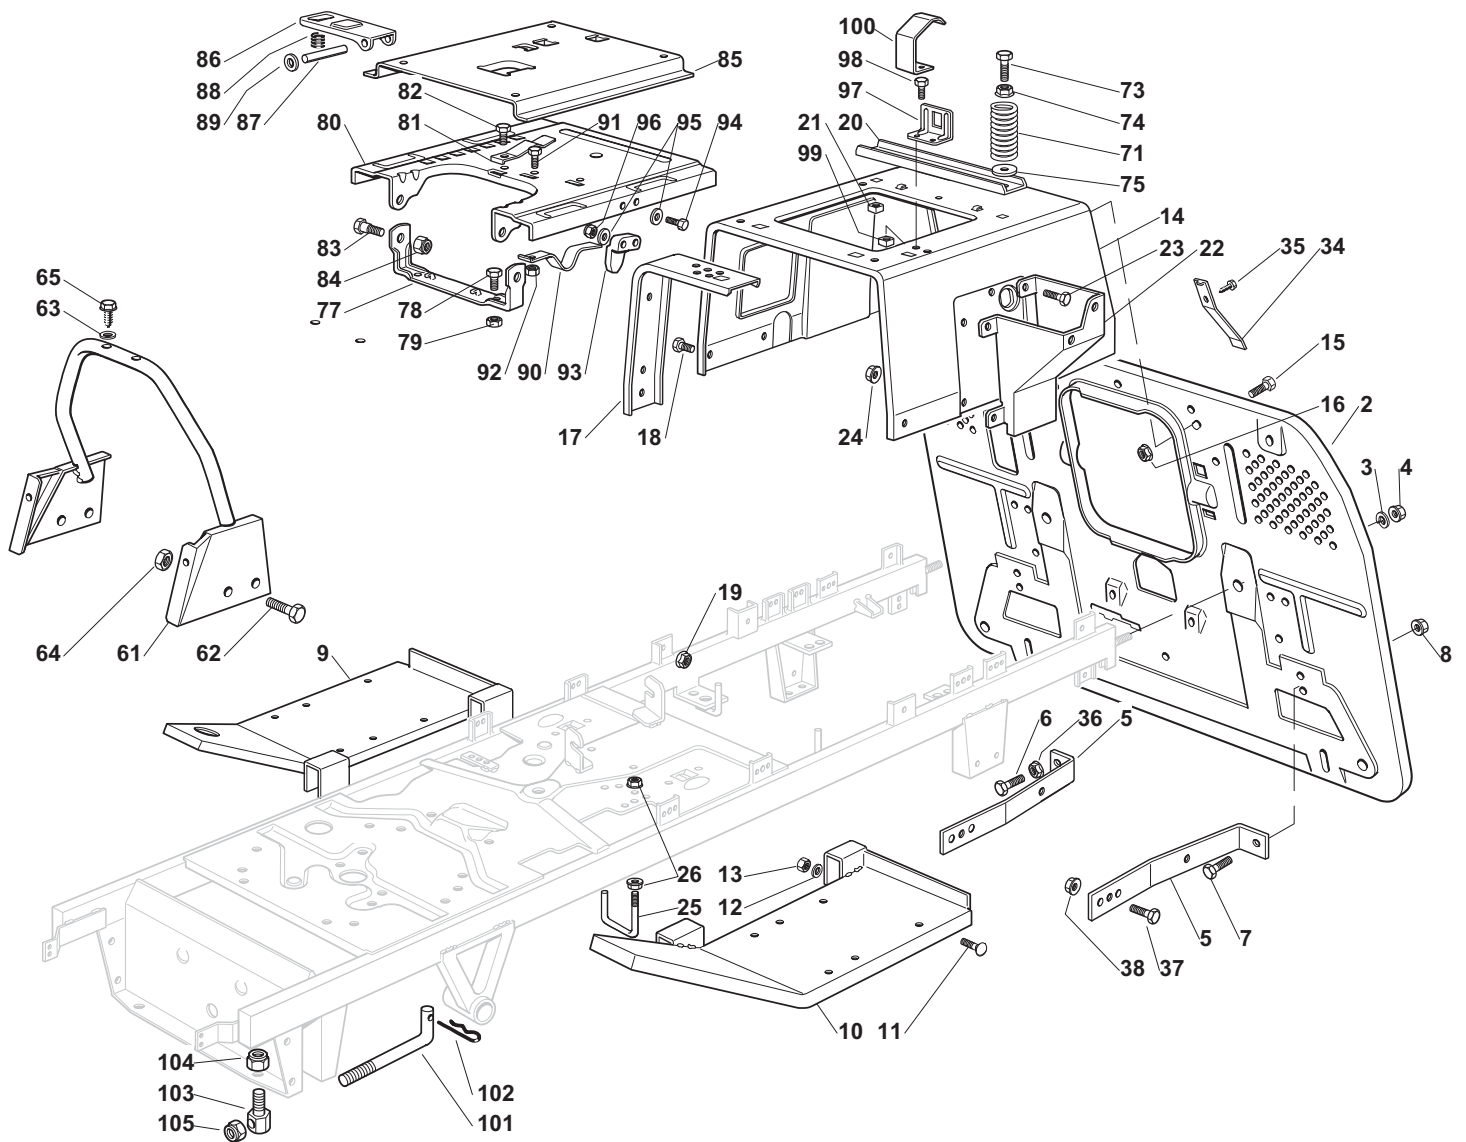

ESTATE GRAND ROYAL

ESTATE GRAND ROYAL

Pos. Fig.	Antal Quantity	Art No Part No	Benämning	Description	Anmärkning Notes
3	2	12585100/0	Grower	Grower	
4	2	12295200/0	Mutter	Nut	
5	2	25774273/1	Reduktion	Stiffening	
6	1	12691100/0	Skruv	Left Screw	
7	3	12793102/0	Skruv	Screw	
8	4	12293201/0	Mutter	Nut	
9	1	382510041/2	Fotsteg-hö Stöd	Right Footboard Support	
10	1	382510043/2	Fotsteg-Vä Stöd	Left Footboard Support	
11	4	12815245/0	Skruv	Screw	
12	4	12523040/0	Bricka	Washer	
13	4	12154510/0	Mutter	Nut	
14	1	325785133/4	Seat Support	Seat Support	
15	5	12791011/0	Skruv	Screw	
16	5	12292102/0	Mutter	Nut	
17	2	25650065/0	Reduktion	Stiffening	
18	6	12791011/0	Skruv	Screw	
19	6	12292102/0	Mutter	Nut	
20	1	25650067/0	Reduktion	Stiffening	
21	2	12360420/0	Mutter	Nut	
22	1	325785137/1	Stöd	Support	
23	4	12791011/0	Skruv	Screw	
24	4	12292102/0	Mutter	Nut	
25	1	25580019/0	Remstyrning	Belt Guide (Hydro)	
26	2	12292102/0	Mutter	Nut	
34	1	25430238/0	Fjäder	Spring	
35	1	12731580/0	Skruv	Screw	
36	1	12293200/0	Mutter	Nut	
37	2	12793102/0	Skruv	Screw	
38	2	12293201/0	Mutter	Nut	
61	1	382650045/0	Chassi	Chassis	
62	4	12792611/0	Skruv	Screw	
63	2	12521330/0	Bricka	Washer	
64	4	12292102/0	Mutter	Nut	
65	2	12731350/0	Skruv	Screw	
71	2	125430257/1	Fjäder	Spring	
73	2	25943001/0	Skruv	Screw	
74	2	12293201/0	Mutter	Nut	
75	2	12523070/0	Bricka	Washer	
77	1	82774207/0	Seat Clamp Support	Seat Clamp Support	
78	2	12792611/0	Skruv	Screw	
79	2	12293201/0	Mutter	Nut	
80	1	25785149/2	Lufffilterhus	Fixed Seat Supp.	
81	1	25430203/0	Fjäder	Spring	
82	1	12731580/0	Skruv	Screw	
83	2	22524970/2	Stift	Pin	
84	2	12155010/0	Mutter	Nut	
85	1	325785147/1	Seat Support	Seat Support	
86	1	325318109/1	Spak	Stop Lever	
87	1	25510000/0	Stift	Pin	
88	1	125430202/1	Fjäder	Spring	
89	2	12604897/0	Bricka	Washer	
90	1	25430223/2	Fjäder	Spring	
91	1	12789000/0	Skruv	Screw	
92	1	12154330/0	Mutter	Nut	
93	1	25060033/0	Fäste	Cam	
94	2	12815050/0	Skruv	Screw	
95	4	12521320/0	Bricka	Washer	
96	2	12154330/0	Mutter	Nut	
97	1	25755025/1	Fästvinkel	Bracket	
98	2	12735110/0	Skruv	Screw	
99	2	12437502/0	Trombocyt	Plate	
100	1	25430255/0	Fjäder	Spring	
101	2	125510119/0	Stång	Tie Rod	
102	2	24487997/0	Bricka	Washer	
103	2	25510040/1	Stift	Pin	
104	2	12155000/0	Mutter	Nut