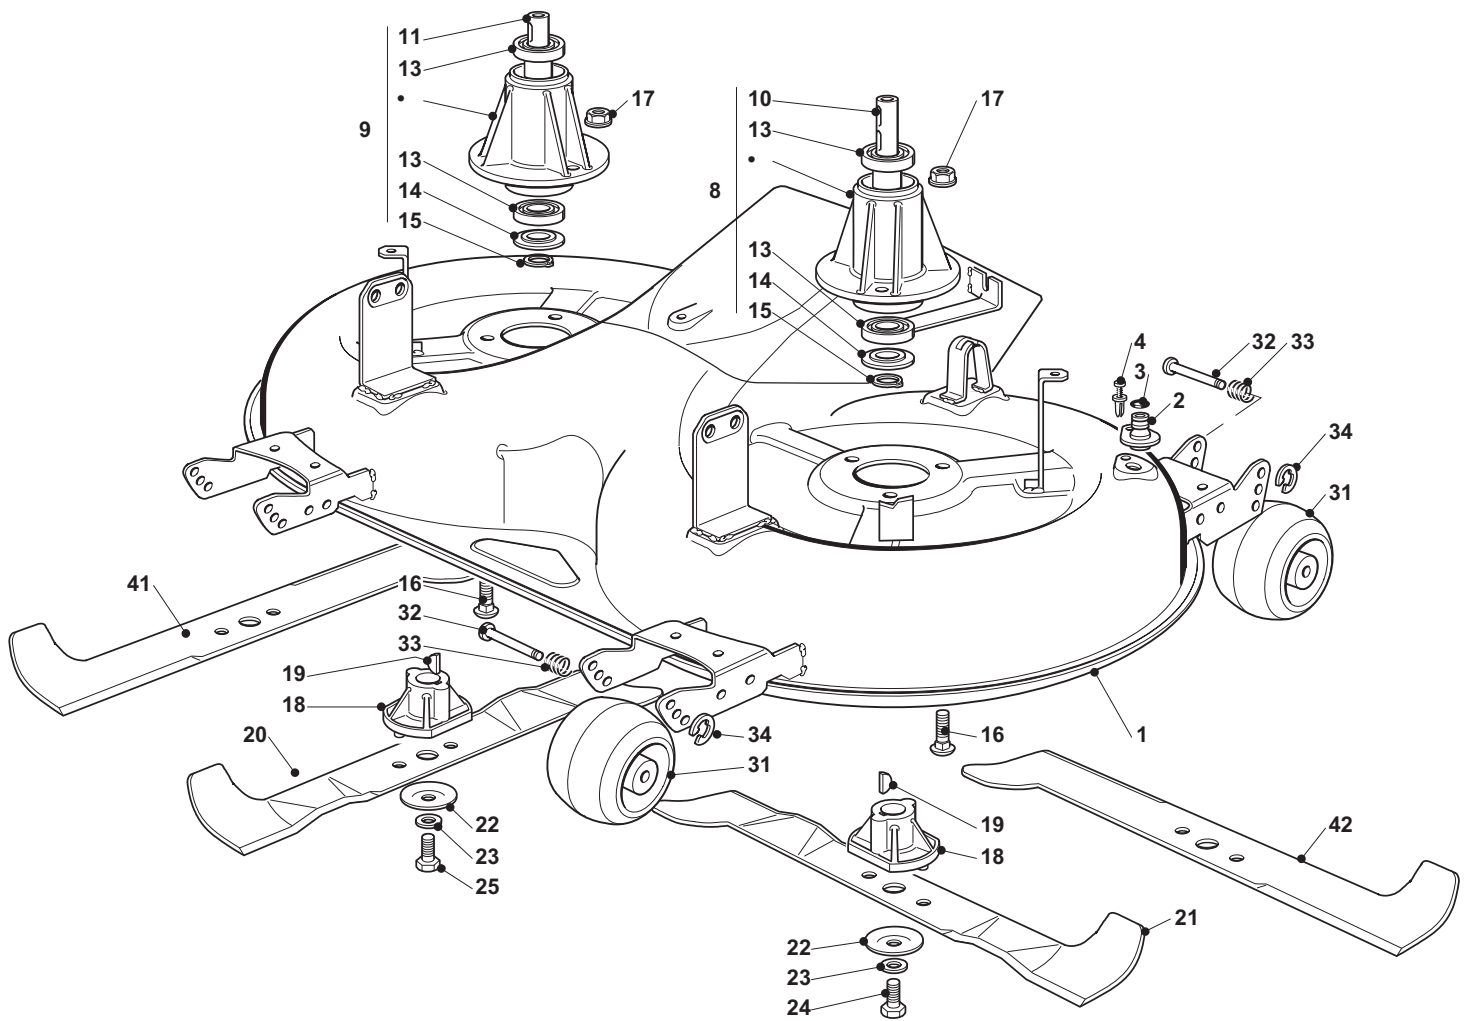

ESTATE GRAND ROYAL

ESTATE GRAND ROYAL

Pos. Fig.	Antal Quantity	Art No Part No	Benämning	Description	Anmärkning Notes
1	1	382564215/0	Cutting Plate Yellow	Cutting Plate Yellow	
2	2	25033060/0	Water Hose Connection	Water Hose Connection	
3	2	19035000/0	O-ring	Or Ring	
4	2	12500030/0	Rivet	Rivet	
8	1	82207200/1	Main Shaft Support	Main Shaft Support	
9	1	82207201/2	Fläns	Secondary Shaft Support	
10	1	25020800/1	Knivaxel	Main Blade Shaft	
11	1	25020801/2	Knivaxel	Secondary Blade Shaft	
13	4	19216032/0	Kullager	Bearing	
14	2	25160501/0	Dammskydd	Dust Cover	
15	2	12609260/0	Seeger	Seeger	
16	6	12818700/0	Skruv	Screw	
17	6	12154210/0	Mutter	Nut	
18	2	25463200/0	Knivfäste	Blade Hub	
19	2	12139100/0	Kil	Feather, Crankshaft Ø 22.2	
20	1	82004350/0	Kniv	Right Blade Mulching, Winged (Mod. 122)	
21	1	82004349/0	Kniv	Left Blade Mulching, Winged (Mod. 122)	
22	2	22160400/0	Dammskydd	Dust Cover	
23	2	12523080/0	Bricka	Washer	
24	1	12735694/0	Skruv	Screw	
25	1	12735695/1	Skruv	Screw	
31	4	182700004/0	Anti Scalp Wheel Ø 100	Anti Scalp Wheel Ø 100	
32	4	125510121/0	Stift	Pin	
33	4	22450115/0	Fjäder	Spring	
34	4	12000930/0	Avgasrör	Crown Fastener	
41	1	82004343/0	Kniv	Right Blade, Winged (Mod. 122)	
42	1	82004342/0	Kniv	Left Blade, Winged (Mod. 122)