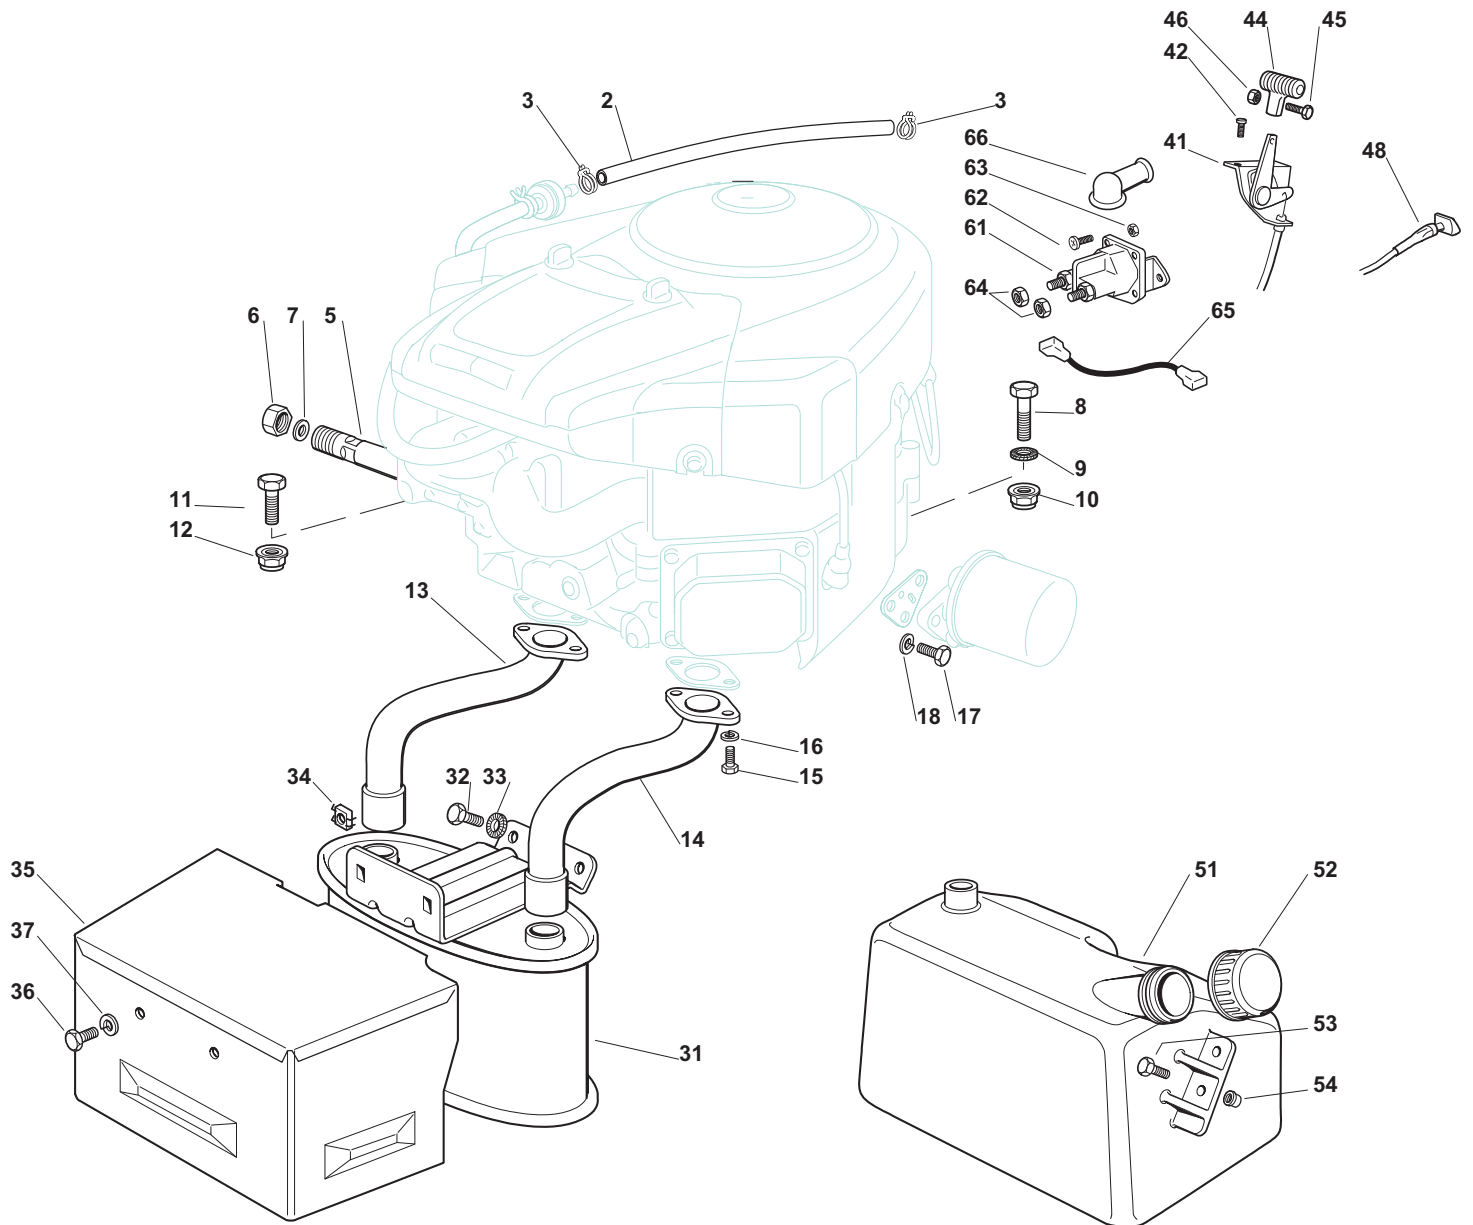

ESTATE GRAND ROYAL

Pos. Fig.	Antal Quantity	Art No Part No	Benämning	Description	Anmärkning Notes
2	1	25869016/1	Vevstake	Connecting Tube	
3	2	18375051/1	Slangklämma	Fair Led	
5	1	25598050/0	Oil Discharge Extension	Oil Discharge Extension	
6	1	18737849/0	Lock	Oil Cap	
7	1	18401001/1	Tätningring	Oil Seal	
8	1	12691115/0	Skruv	Left Screw	
9	1	12540260/0	Bricka	Washer	
10	1	12154210/0	Mutter	Nut	
11	3	12691100/0	Skruv	Left Screw	
12	3	12154210/0	Mutter	Nut	
13	1	18738214/0	Avgasrör	Exhaust Right Tube	
14	1	18738215/0	Avgasrör	Exhaust Left Tube	
15	4	12735530/0	Skruv	Screw	
16	4	12583500/0	Bricka	Grower	
17	3	12791400/0	Skruv	Screw	
18	3	12582100/0	Bricka	Washer	
31	1	82750003/0	Ljuddämpare	Muffler	
32	2	12793102/0	Skruv	Screw	
33	2	12540260/0	Bricka	Washer	
34	2	12360425/0	Mutter	Nut	
35	1	82598005/2	Skydd	Guard	
36	2	12792611/0	Skruv	Screw	
37	2	12583500/0	Bricka	Grower	
41	1	82000211/1	Gasreglage	Accelerator	
42	2	125943012/0	Skruv	Screw	
44	1	25394501/0	Knopp	Knob	
45	1	12726388/0	Stift	Screw	
46	1	12290800/0	Mutter	Nut	
51	1	25735111/3	Tank	Tank	
52	1	25795000/1	Lock	Cap	
53	2	12788910/0	Skruv	Screw	
54	2	12500092/0	Rivet	Rivet